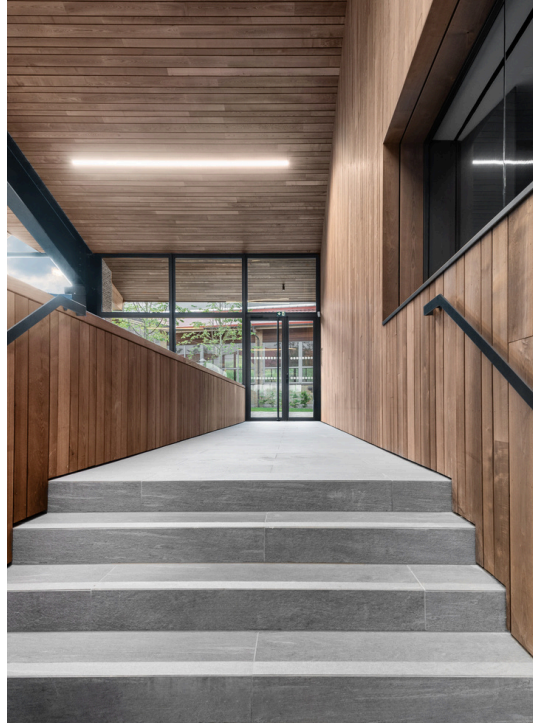

Brochure

2026 EDITION

About

JIVA HILL EVENTS

AN EXCEPTIONAL DESTINATION

Just fifteen minutes away from Geneva International Airport, Jiva Hill Events welcomes you in the Haut-Jura Regional Nature Park, at the heart of a 50-hectare private estate facing Mont Blanc. Dedicated to creating exceptional experiences, Jiva Hill Events offers a refined setting where every detail is designed to elevate your private or professional gatherings. Rooted in the spirit of the resort's sleek design, each event combines comfort with a preserved natural environment. Inspired by "Jiva," a Buddhist term meaning life, Jiva Hill – the living hill – invites you to host unforgettable moments in a refreshing and extraordinary place, where a contemporary vision of luxury blends seamlessly with elegance and discretion.

The intimest

Cloud

The cloud offering breathtaking views over the property, arenas, horses, and surrounding natural beauty.

Fully equipped with a large screen, it provides an inspiring setting for meetings of up to 50 guests, as well as elegant cocktail or diner receptions for up to 50 attendees.

THEATRE
50 PEOPLE

BOARDROOM
20 PEOPLE

BANQUET
50 PEOPLE

140 Sqm

Perfect view

The Terrasse

The Terrasse offers a panoramic view of Mont Blanc.

A outdoor space offering an exceptional setting for dining, or à cocktail. Accommodating up to 300 guests during the summer season. In the off-season, its elegant veranda provides a refined and sheltered atmosphere for up to 100 guests, ensuring comfort and continuity throughout the year.